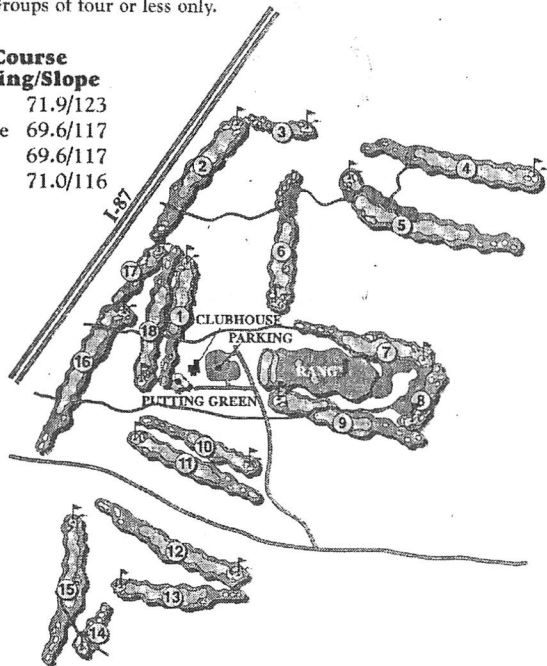

USGA RULES SHALL GOVERN ALL PLAY

Except as modified by local rules

- Please repair ball marks on green, replace divots, and rake sand traps.
- Carts must be kept 40 feet from greens and sand traps.
- Groups of four or less only.

Course

Rating/Slope

Blue 71.9/123
White 69.6/117
Gold 69.6/117
Red 71.0/116

Fairway Markers Measured to Center of Green

Red - 100 • White - 150 • Blue - 200

Golf Course Architects

Geoffrey Cornish • Brian Silva • Mark Mungeam