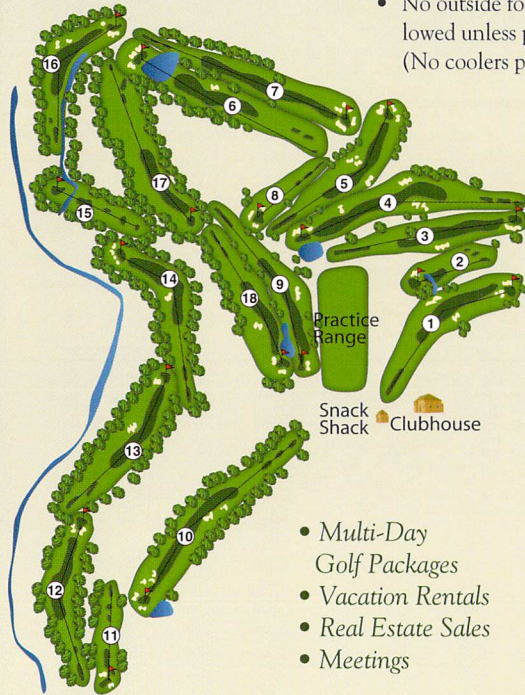

**USGA RULES GOVERN ALL PLAY EXCEPT WHERE LOCAL RULES APPLY.**

- White Stakes - Out of Bounds
- Yellow Stakes - Water Hazard
- Red Stakes - Lateral Hazard

**GOLF COURSE ETIQUETTE AND COURTESY**

- All yardage is measured to center of green.
- Repair ball marks, replace divots, smooth sand bunkers.

- Only two riders per golf cart.
- No starting on 10th tee unless noted by Golf Shop.
- Two club lengths relief from all staked trees, no nearer the hole.
- Players stopping after nine holes forfeit their position on the 2nd nine.
- Our hospitality staff will make every attempt to make your day enjoyable.
- Keep Golf Carts outside white lines (30' from greens).
- Pace of play to be 4 to 4 1/2 hours.
- No outside food and beverage allowed unless purchased at facility. (No coolers please).

**BRISTOL HARBOUR**  

---

 YOUR FIVE SEASONS RESORT

HOLE	1	2	3	4	5	6	7	8	9	OUT	I	10	11	12	13	14	15	16	17	18	IN	TOT	HCP	NET
Gold 73.4/136	395	184	423	522	393	441	506	203	420	3487	N	463	216	376	381	410	194	379	404	352	3175	6662		
Gold Par	4	3	4	5	4	4	5	3	4	36	I	4	3	4	4	4	3	4	4	4	34	70		
Blue 70.1/132	358	159	380	474	359	465	482	151	384	3212	T	509	173	353	362	392	160	332	352	330	2963	6175		
Green M 68.1/124 W 74.2/136	344	146	360	452	345	427	457	130	370	3031	I	440	155	332	337	367	145	307	335	315	2733	5764		
Men's Handicap	10	16	14	8	12	6	2	18	4		A	5	15	9	17	1	7	13	3	11				
											L													
Par	4	3	4	5	4	5	5	3	4	37		5	3	4	4	4	3	4	4	4	35	72		
Women's Handicap	7	15	13	5	11	1	3	17	9			2	18	4	16	8	14	10	6	12				
Red 72.5/132	334	146	351	436	336	402	440	123	360	2928		419	148	302	307	349	119	299	322	289	2554	5482		
Purple	250	140	230	328	235	283	350	123	250	2189		419	148	225	298	217	119	215	190	279	2110	4299		