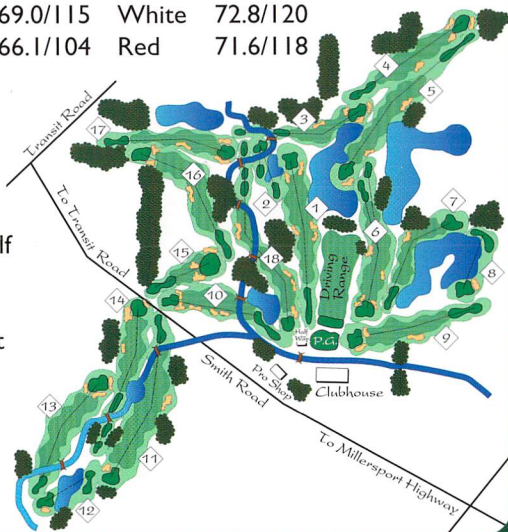

USGA Rules govern all play.

- All heavily wooded areas are lateral hazards unless otherwise marked.
- Embedded ball rule in effect through the green - hazards excluded.
- Free drop from all drainage ditches and depressions. Drop is within one club from nearest relief - no nearer to hole.

Course Rating / Slope

Men

Women

Championship 72.6/130

Blue 71.4/125

White 69.0/115 White 72.8/120

Red 66.1/104 Red 71.6/118

Director of Golf
Mike Zuppa

Superintendent
Jerry Barber

A Robert Trent Jones Design

GLEN OAK

Golf & Banquet Facilities
711 Smith Road
East Amherst, NY 14051
716-688-5454

Book Tee Times
Online at
www.glenoak.com

GLEN OAK

Championship	505	183	425	390	590	422	331	185	421	3452	INITIALS	428	515	172	417	394	228	398	368	543	3463	6915			
Blue	491	168	377	375	563	372	320	177	394	3237		398	500	160	396	356	207	377	353	475	3222	6459			
White	468	141	354	363	539	345	299	161	368	3038		371	478	141	377	339	185	359	334	443	3027	6065			
Red	450	104	344	351	514	322	287	148	357	2877		340	438	105	349	277	158	344	305	403	2719	5596			
Par	5	3	4	4	5	4	4	3	4	36		4	5	3	4	4	3	4	4	5	36	72			
Hole	1	2	3	4	5	6	7	8	9	Out	10	11	12	13	14	15	16	17	18	In	Tot	Hcp	Net		
Handicap	17	13	11	7	1	15	5	3	9	6	18	4	2	16	8	12	14	10							