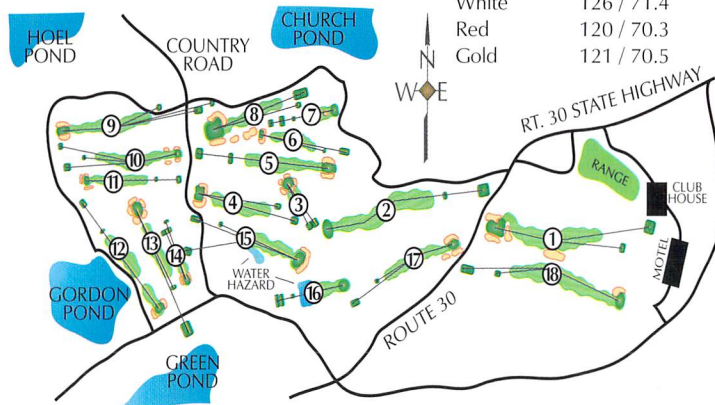

U.S.G.A. RULES PREVAIL

EXCEPT FOR LOCAL RULES

1. Out of bounds, Loss of Stroke and Distance. Out of Bounds is marked by white stakes.
2. Water on #15 is Lateral Water Hazard. Marked by red stakes.
3. A ball striking wires from tees on 9th and 15th holes may be replayed without penalty.
4. Allow faster players to play through. Level footprints in traps. Fix all ballmarks on greens. Replace all divots.
5. Keep all golf carts 30 feet from greens.
6. Stones may be removed from traps without penalty.
7. #16 Ball in water hit from drop area.

Slope / Rating

Blue	128 / 72.1
White	126 / 71.4
Red	120 / 70.3
Gold	121 / 70.5

Saranac Inn Golf Club Saranac Lake, New York 12983 1-518-891-1402
on Rt. 30 between Saranac Lake & Tupper Lake

*Continuing a 100 year tradition
as the Adirondacks finest*
(518) 891-1402
www.saranacinn.com

HOLES		1	2	3	4	5	6	7	8	9	OUT	10	11	12	13	14	15	16	17	18	IN	TOTAL
Blue Tees		404	558	160	333	445	398	223	303	485	3309	471	407	418	328	150	360	196	425	538	3293	6602
White Tees		397	554	124	329	441	380	192	295	447	3159	460	403	412	321	133	356	186	419	528	3218	6377
Strokes		3	1	13	11	7	9	5	17	15		14	4	10	18	16	12	8	6	2		
Handicap For Event	+																					
	Par	4	5	3	4	4	4	3	4	5	36	5	4	4	4	3	4	3	4	5	36	72
	-																					
Strokes		1	7	11	13	5	3	9	15	17		12	2	4	18	16	14	6	10	8		
Gold Tees		370	446	122	324	362	297	168	256	440	2785	455	325	318	245	131	352	182	325	392	2725	5510
Red Tees		365	441	120	258	357	292	163	251	340	2587	365	320	313	216	130	296	160	323	387	2510	5097